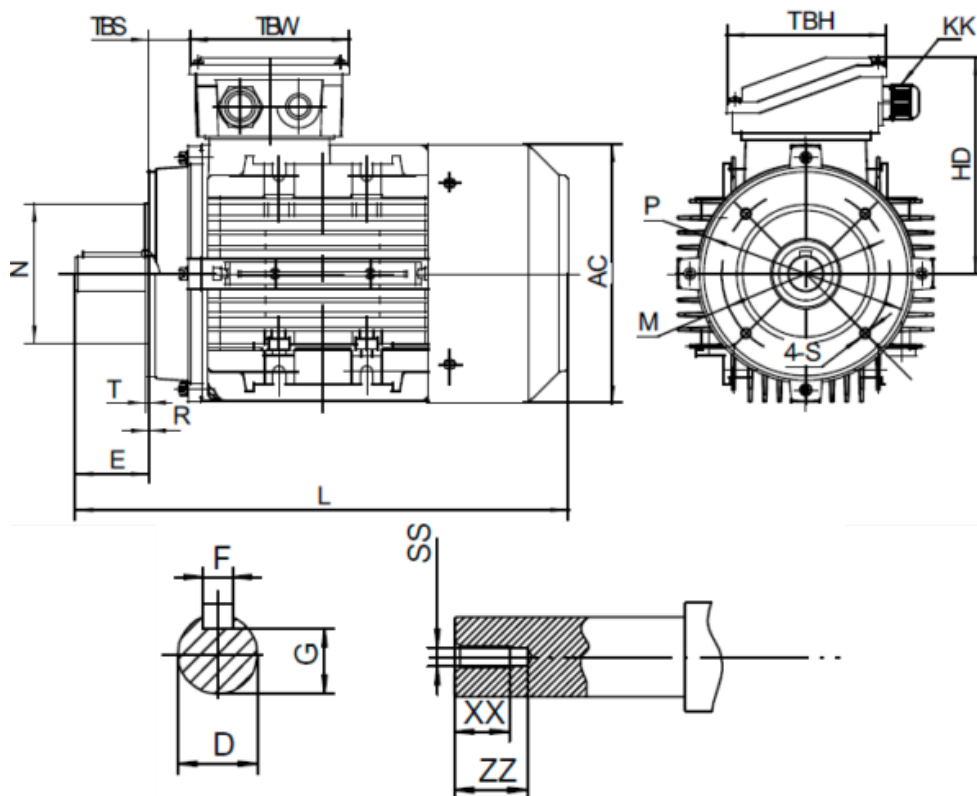

Data Sheet

Article number: 2518022002250140

Description: Kleedrive T3A 160L2 22.0kw 2800 rpm UL/CSA
3x230/400V 50 HZ IP55 B14 Eff=82,7%

Measures

AA = 314	L = 616/660	TBH = 148
AC = Ø314	M = Ø215	TBS = 64
AD = 391	N = Ø180	TBW = 148
D = Ø42	P = Ø250	XX = 36
E = 110	R = 0	ZZ = 45
F = 12	S = M12	
G = 37	SS = M16	
HD = 231	T = 4	